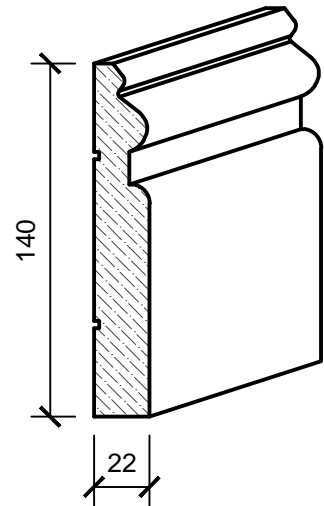

CDSK 1

CDSK 2

CDSK 3

CDSK 4

CDSK 5

CDSK 6

CDSK 7

Skirting Range:
 Sizes: 96 x 22
 140 x 22
 220 x 22

- NOTES:
1. THE DESIGN OF THIS DRAWING IS COPYRIGHT AND REMAINS THE PROPERTY OF CAPE DUTCH GROUP, UNLESS OTHERWISE STATED.
 2. ANY DISCREPANCIES MUST BE REPORTED TO CAPE DUTCH GROUP.
 3. ALL DIMENSIONS ARE IN MILLIMETERS.
 4. DO NOT SCALE FROM DRAWING, REFER ONLY TO FIGURE DIMENSIONS.