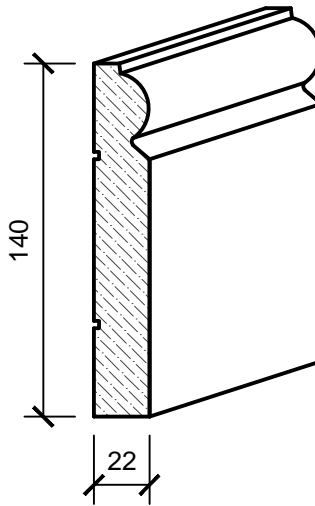

CDSK 1

CDSK 2

CDSK 3

CDSK 4

CDSK 5

CDSK 6

CDSK 7

Skirting Range:
 Sizes: 96 x 22
 140 x 22
 220 x 22

- NOTES:
1. THE DESIGN OF THIS DRAWING IS COPYRIGHT AND REMAINS THE PROPERTY OF CAPE DUTCH GROUP, UNLESS OTHERWISE STATED.
 2. ANY DISCREPANCIES MUST BE REPORTED TO CAPE DUTCH GROUP.
 3. ALL DIMENSIONS ARE IN MILLIMETERS.
 4. DO NOT SCALE FROM DRAWING, REFER ONLY TO FIGURE DIMENSIONS.