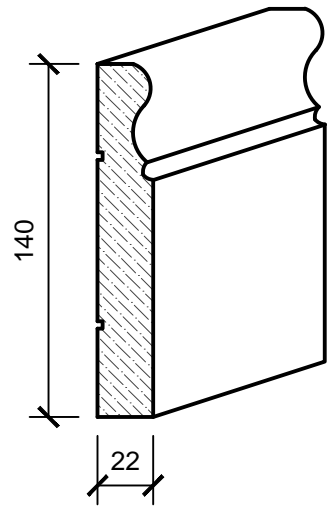

CDSK 1

CDSK 2

CDSK 3

CDSK 4

CDSK 5

CDSK 6

CDSK 7

Skirting Range:
 Sizes: 96 x 22
 140 x 22
 220 x 22

- NOTES:
1. THE DESIGN OF THIS DRAWING IS COPYRIGHT AND REMAINS THE PROPERTY OF CAPE DUTCH GROUP, UNLESS OTHERWISE STATED.
 2. ANY DISCREPANCIES MUST BE REPORTED TO CAPE DUTCH GROUP.
 3. ALL DIMENSIONS ARE IN MILLIMETERS.
 4. DO NOT SCALE FROM DRAWING, REFER ONLY TO FIGURE DIMENSIONS.