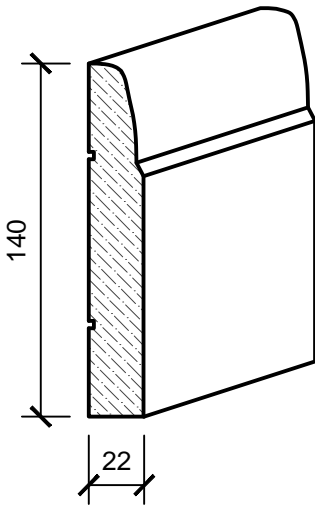

CDSK 1

CDSK 2

CDSK 3

CDSK 4

CDSK 5

CDSK 6

CDSK 7

Skirting Range:
 Sizes: 96 x 22
 140 x 22
 220 x 22

- NOTES:
1. THE DESIGN OF THIS DRAWING IS COPYRIGHT AND REMAINS THE PROPERTY OF CAPE DUTCH GROUP, UNLESS OTHERWISE STATED.
 2. ANY DISCREPANCIES MUST BE REPORTED TO CAPE DUTCH GROUP.
 3. ALL DIMENSIONS ARE IN MILLIMETERS.
 4. DO NOT SCALE FROM DRAWING, REFER ONLY TO FIGURE DIMENSIONS.