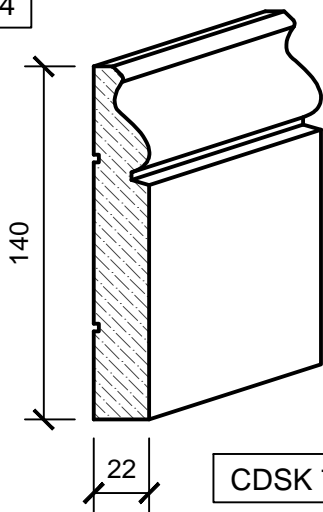

CDSK 1

CDSK 2

CDSK 3

CDSK 4

CDSK 5

CDSK 6

CDSK 7

Skirting Range:
 Sizes: 96 x 22
 140 x 22
 220 x 22

- NOTES:
1. THE DESIGN OF THIS DRAWING IS COPYRIGHT AND REMAINS THE PROPERTY OF CAPE DUTCH GROUP, UNLESS OTHERWISE STATED.
 2. ANY DISCREPANCIES MUST BE REPORTED TO CAPE DUTCH GROUP.
 3. ALL DIMENSIONS ARE IN MILLIMETERS.
 4. DO NOT SCALE FROM DRAWING, REFER ONLY TO FIGURE DIMENSIONS.