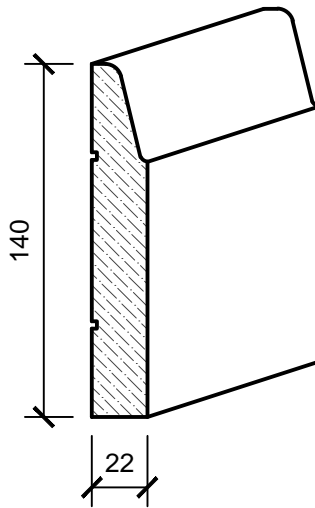

CDSK 1

CDSK 2

CDSK 3

CDSK 4

CDSK 5

CDSK 6

CDSK 7

Skirting Range:
 Sizes: 96 x 22
 140 x 22
 220 x 22

- NOTES:
1. THE DESIGN OF THIS DRAWING IS COPYRIGHT AND REMAINS THE PROPERTY OF CAPE DUTCH GROUP, UNLESS OTHERWISE STATED.
 2. ANY DISCREPANCIES MUST BE REPORTED TO CAPE DUTCH GROUP.
 3. ALL DIMENSIONS ARE IN MILLIMETERS.
 4. DO NOT SCALE FROM DRAWING, REFER ONLY TO FIGURE DIMENSIONS.